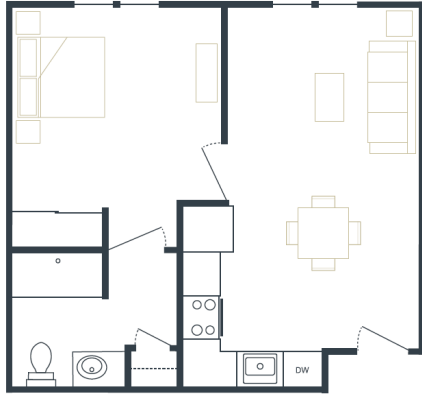

MCCORMACK BARON SALAZAR

SENIOR
RESIDENCES
AT EMERALD VISTA

SENIOR RESIDENCES
AT EMERALD VISTA

- SENIOR RESIDENCES AT EMERALD VISTA
- VILLAS AT EMERALD VISTA

One Bedroom (190- units)
465 to 508 Sq. Ft.

Two Bedrooms (10- units)
792 to 828 Sq. Ft.