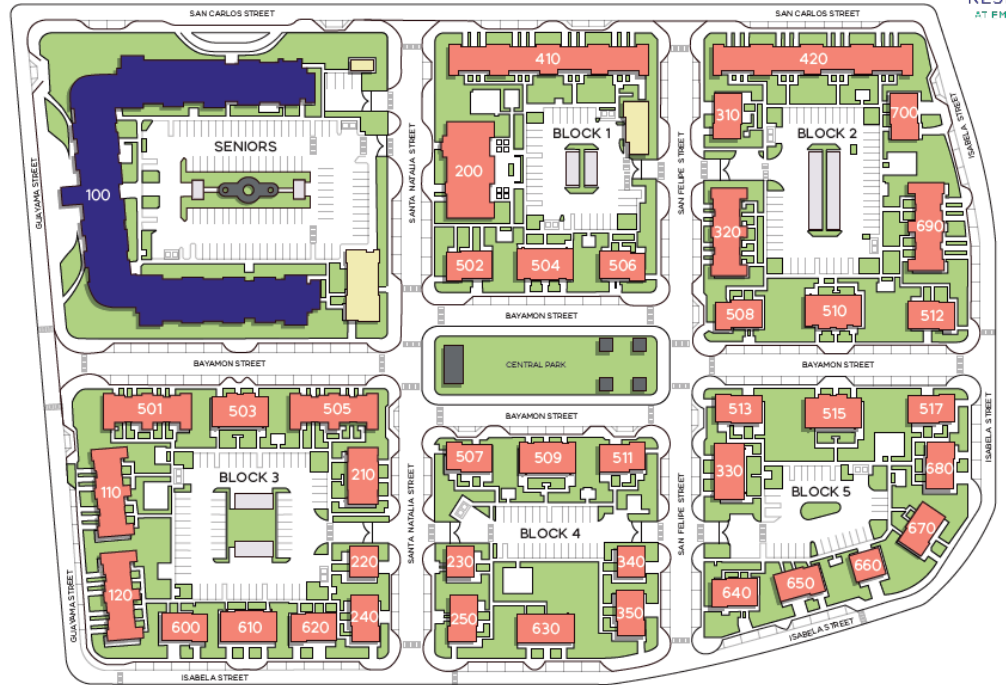

MCCORMACK BARON SALAZAR

SENIOR
RESIDENCES
AT EMERALD VISTA

SENIOR RESIDENCES
AT EMERALD VISTA

- SENIOR RESIDENCES AT EMERALD VISTA
- VILLAS AT EMERALD VISTA

One Bedroom (190- units)
465 to 508 Sq. Ft.

Two Bedrooms (10- units)
792 to 828 Sq. Ft.

MODEL UNIT

SENIOR
RESIDENCES
AT EMERALD VISTA

MCCORMACK BARON SALAZAR

MODEL UNIT

SENIOR
RESIDENCES
AT EMERALD VISTA

MCCORMACK BARON SALAZAR

COMMUNITY ROOM

SENIOR
RESIDENCES
AT EMERALD VISTA

MCCORMACK BARON SALAZAR

COMMUNITY ROOM

SENIOR
RESIDENCES
AT EMERALD VISTA

MCCORMACK BARON SALAZAR

GYM

SENIOR
RESIDENCES
AT EMERALD VISTA

MCCORMACK BARON SALAZAR

ADMINISTRATIVE OFFICES